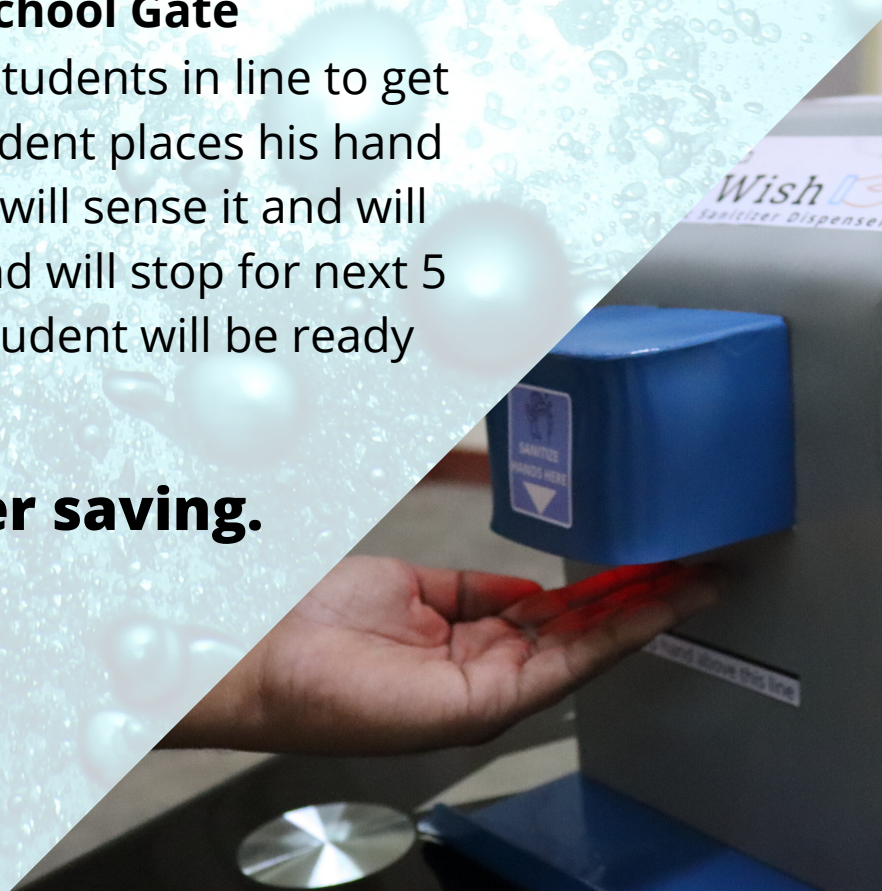

Kill-Wish : Super

Storage Capacity : 10 Liter

**Mode of operation: Automatic Sanitizer Dispense
(Consumes less power than mist dispenser)**

Mounting Style : Table Top/Counter Top

Power Supply : AC 220V Adapter (included in box)

Extra Feature : Super Saving Mode

How does Super Saving Mode Work:

Its Artificial Intelligence feature allows only specific quantity dispense per cycle even if user keeps hand for longer than required, saves almost 50% sanitizer per person use.

Example: Installation at School Gate

Suppose there are several students in line to get sanitizer. When the first student places his hand near dispenser, the system will sense it and will dispense for 0.5 seconds and will stop for next 5 seconds. Meanwhile next student will be ready for next cycle.

Approx 50% Sanitizer saving.

**MRP :
Rs 6,500/-**